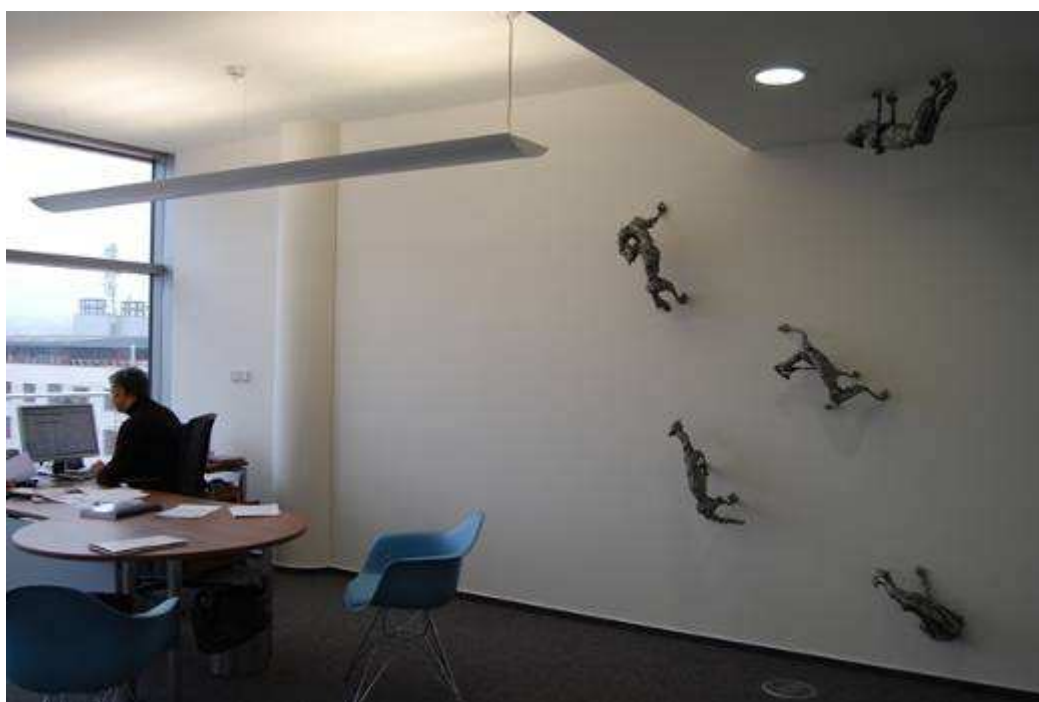

dvorak sec contemporary

Proximity Prague - Director's office

Artwork by:

Jelena Vasiljev (Essendo,cosi i lupi, instalation)

Proximity Prague s.r.o.

Křižíkova 34/148,
Praha 8, 186 00

<http://www.proximity.cz/>